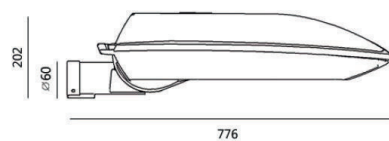

TECHNICAL DATA

TYPE

Professional LED projectors for **Public Lighting**.

Can be used in Highway or any public road and in Parks.

OPENING/BEAM

High efficiency Ra>70 LED chip on Board. Precision optics with reflector 0-90°.

MATERIAL

Die-cast aluminum housing and tempered glass.

PRO	CRI ≥ 80	
IP66		
220-240V 50/60Hz		30000h L70

DIMENSION DRAW

Model:	Megaterra
Format:	Square
Location:	Exterior
Wattage:	400W
Materials:	Aluminum
Led Color:	3000K / 4000K / 6500K
Product Dimension:	776*323*202mm
IP Code:	66
Fixation:	Surface
CRI :	80
Lumen Output:	60,000LM
Frequency:	50/60 Hz
Beam Angle:	0-90°
Net weight:	5.66kgs